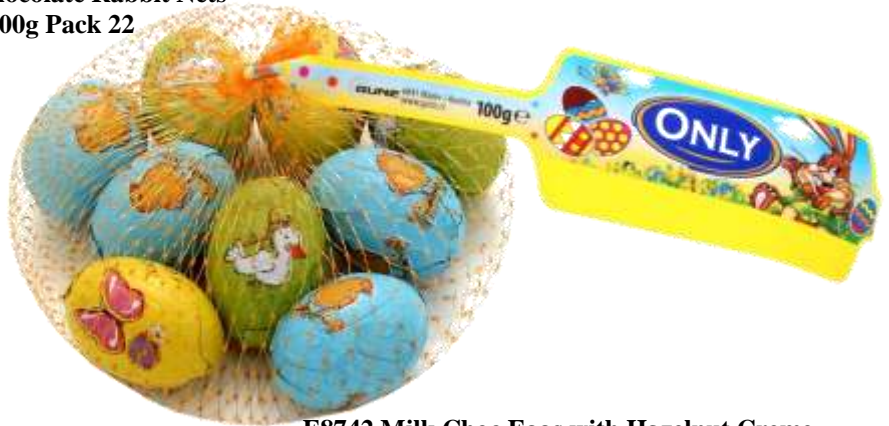

E8742 Milk Choc Eggs with Hazelnut Creme
100g Pack 24